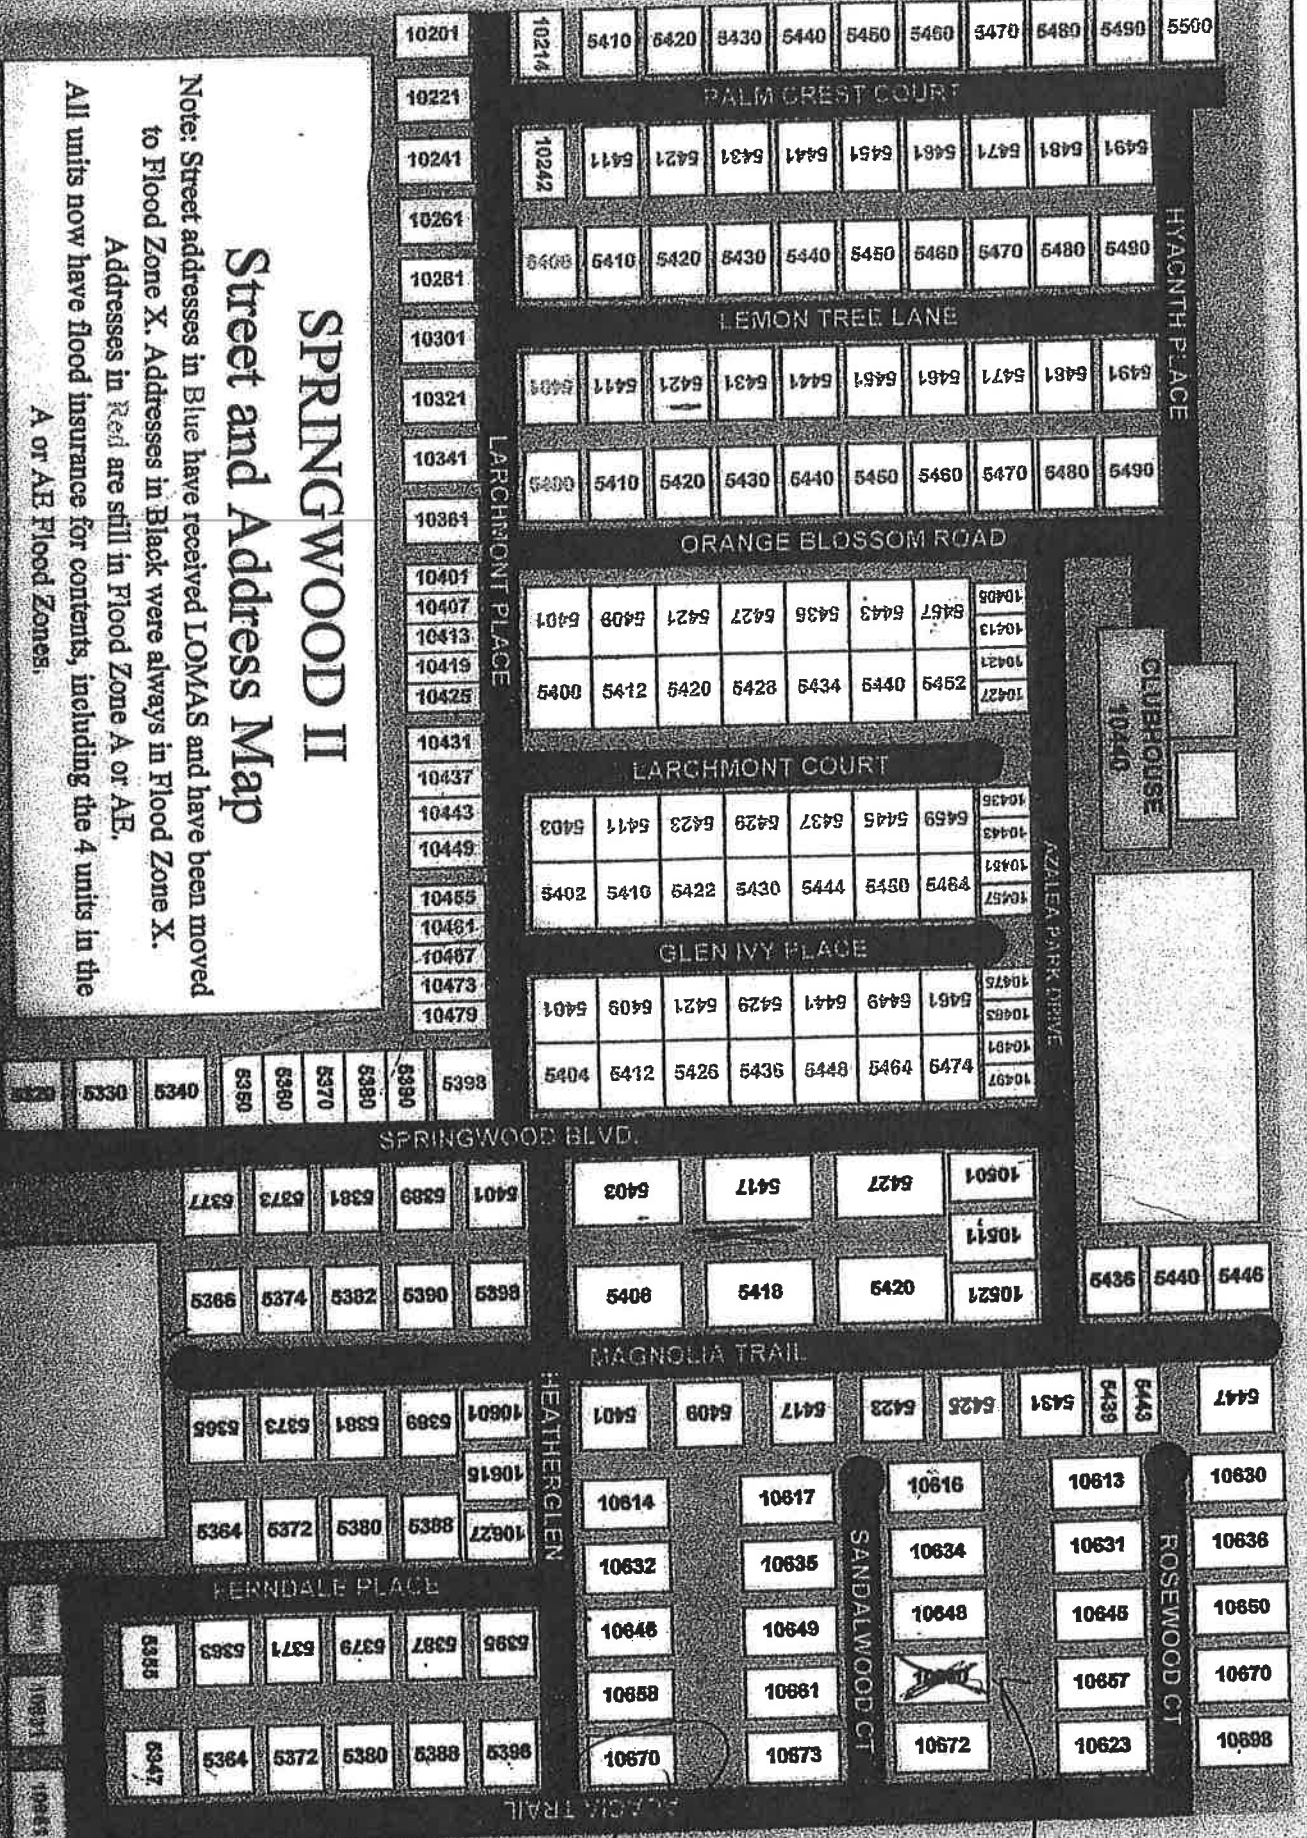

SPRINGWOOD II
Street and Address Map

Note: Street addresses in Blue have received LOMAS and have been moved to Flood Zone X. Addresses in Black were always in Flood Zone X. Addresses in Red are still in Flood Zone A or AE.

All units now have flood insurance for contents, including the 4 units in the A or AE Flood Zones.

11000